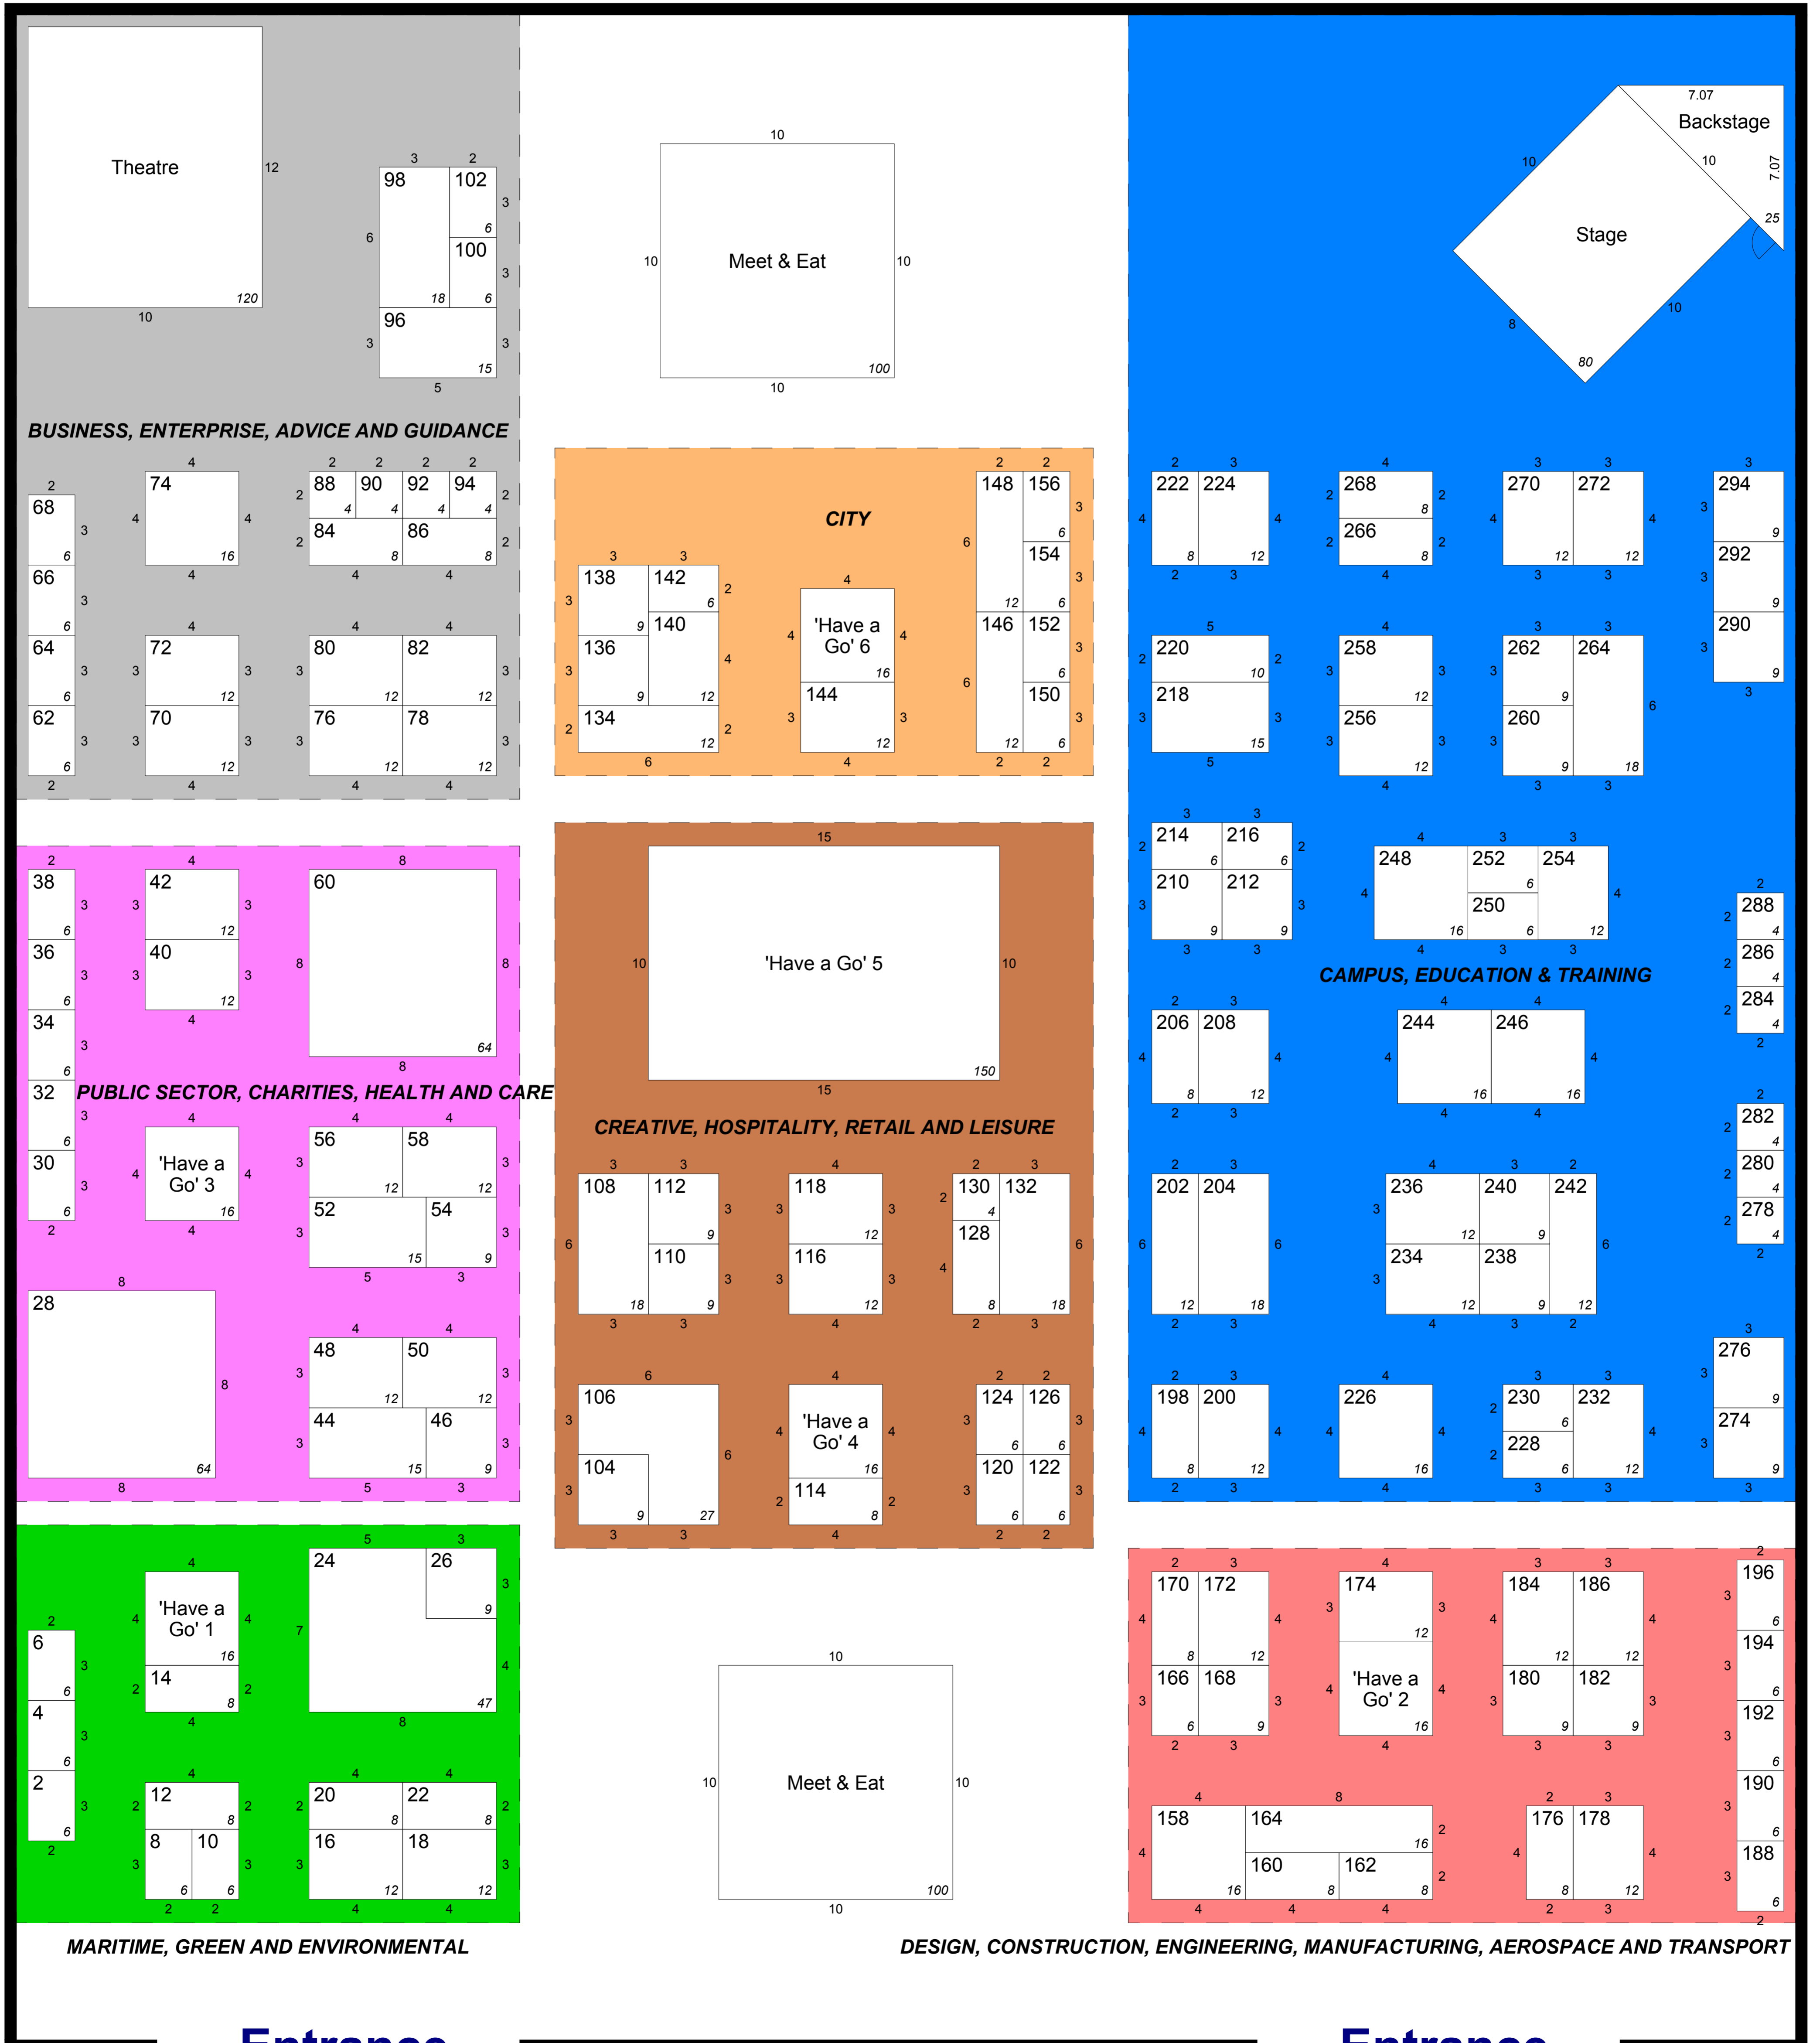

Skills London 2012

16 - 17 November 2012
ExCeL, London

Entrance

Entrance